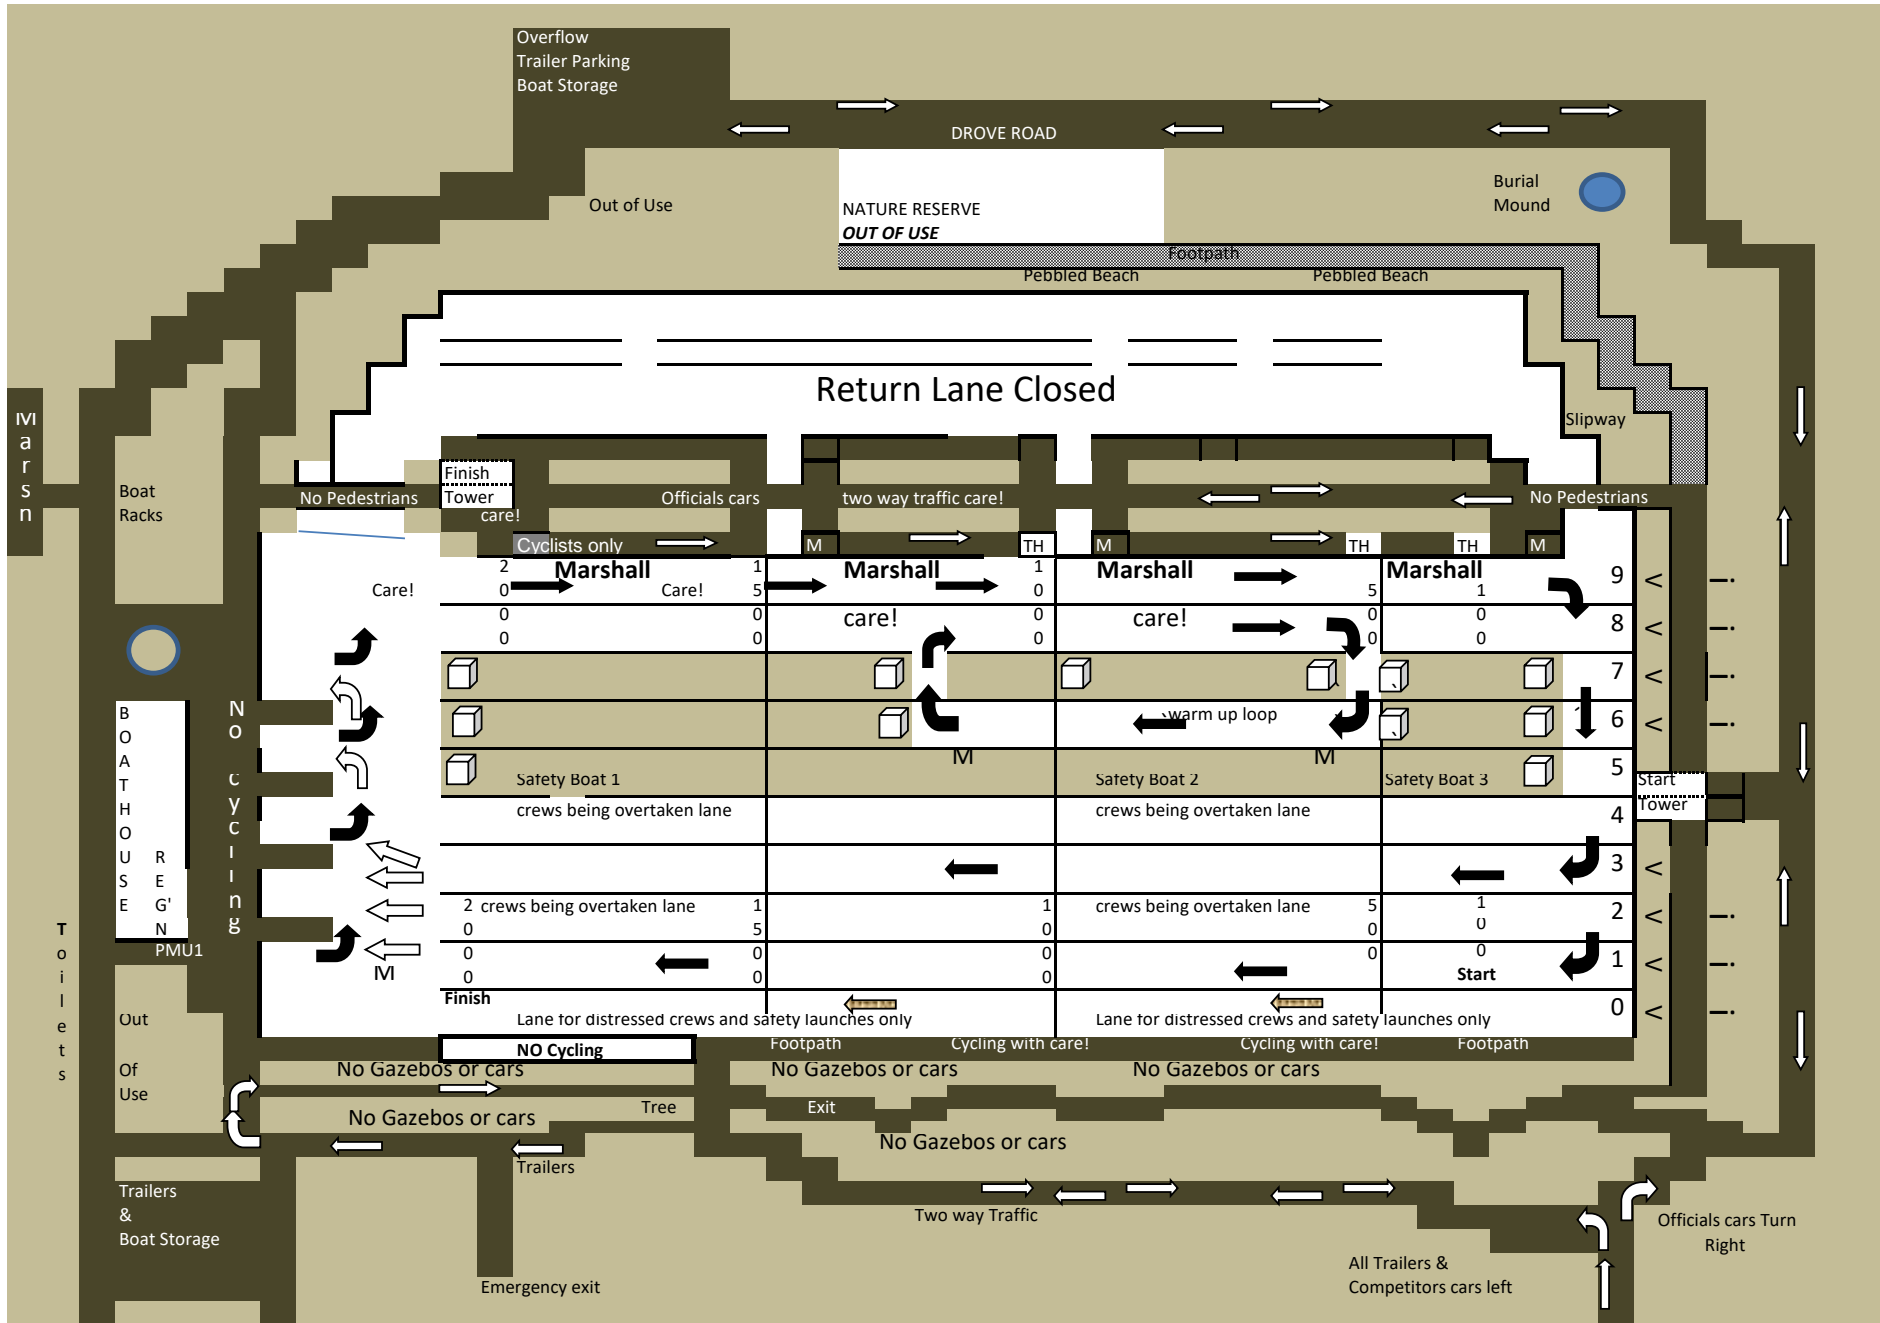

Thames Valley Trial Head 2017

17TVTHcircnV1

Time Trials

- Key:-
- Grass - Many areas out of use due to weather.
 - Road - Please follow directions
 - PMU Paramedic Unit
 - M Marshal
 - ➔ Pre Race & Racing Crews
 - ➡ Post Race Crews
- Crews start in lanes 1 and 3 alternately