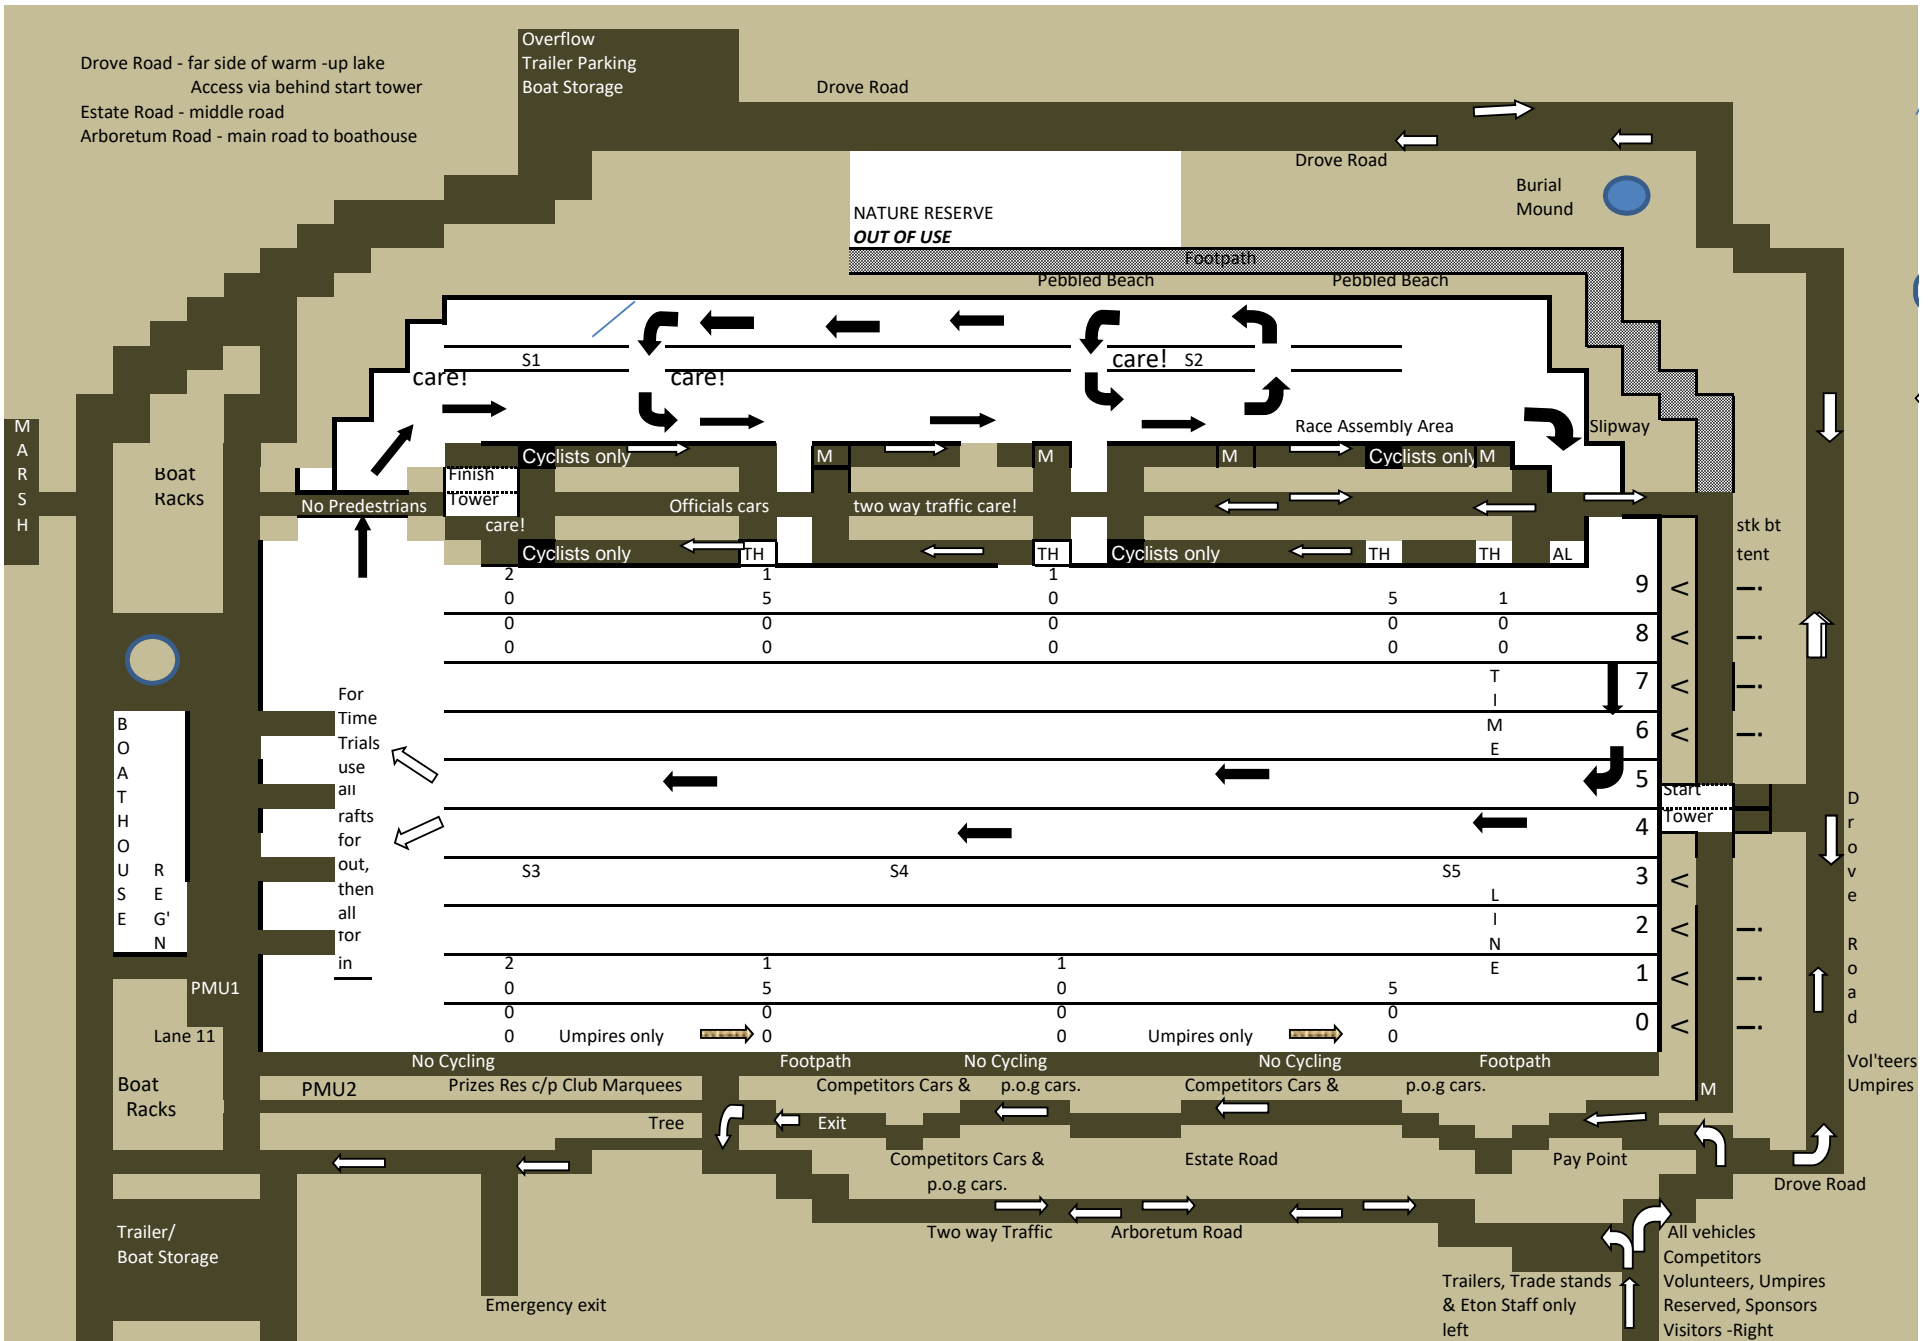

# Marlow Regatta 2018 2K

Time Trials

18circ2kTTc8.6.18

- Key:-**
- Grass
  - Road
  - M Marshal
  - S/M Safety Boat + Marshal afloat
  - S Safety Boat
  - PMU Paramedic Unit
  - Pre Race & Racing Crews
  - Post Race Crews
  - Drove Road - far side of warm -up lake
  - Estate Road - middle road
  - Arboretum Road - main road to boathouse