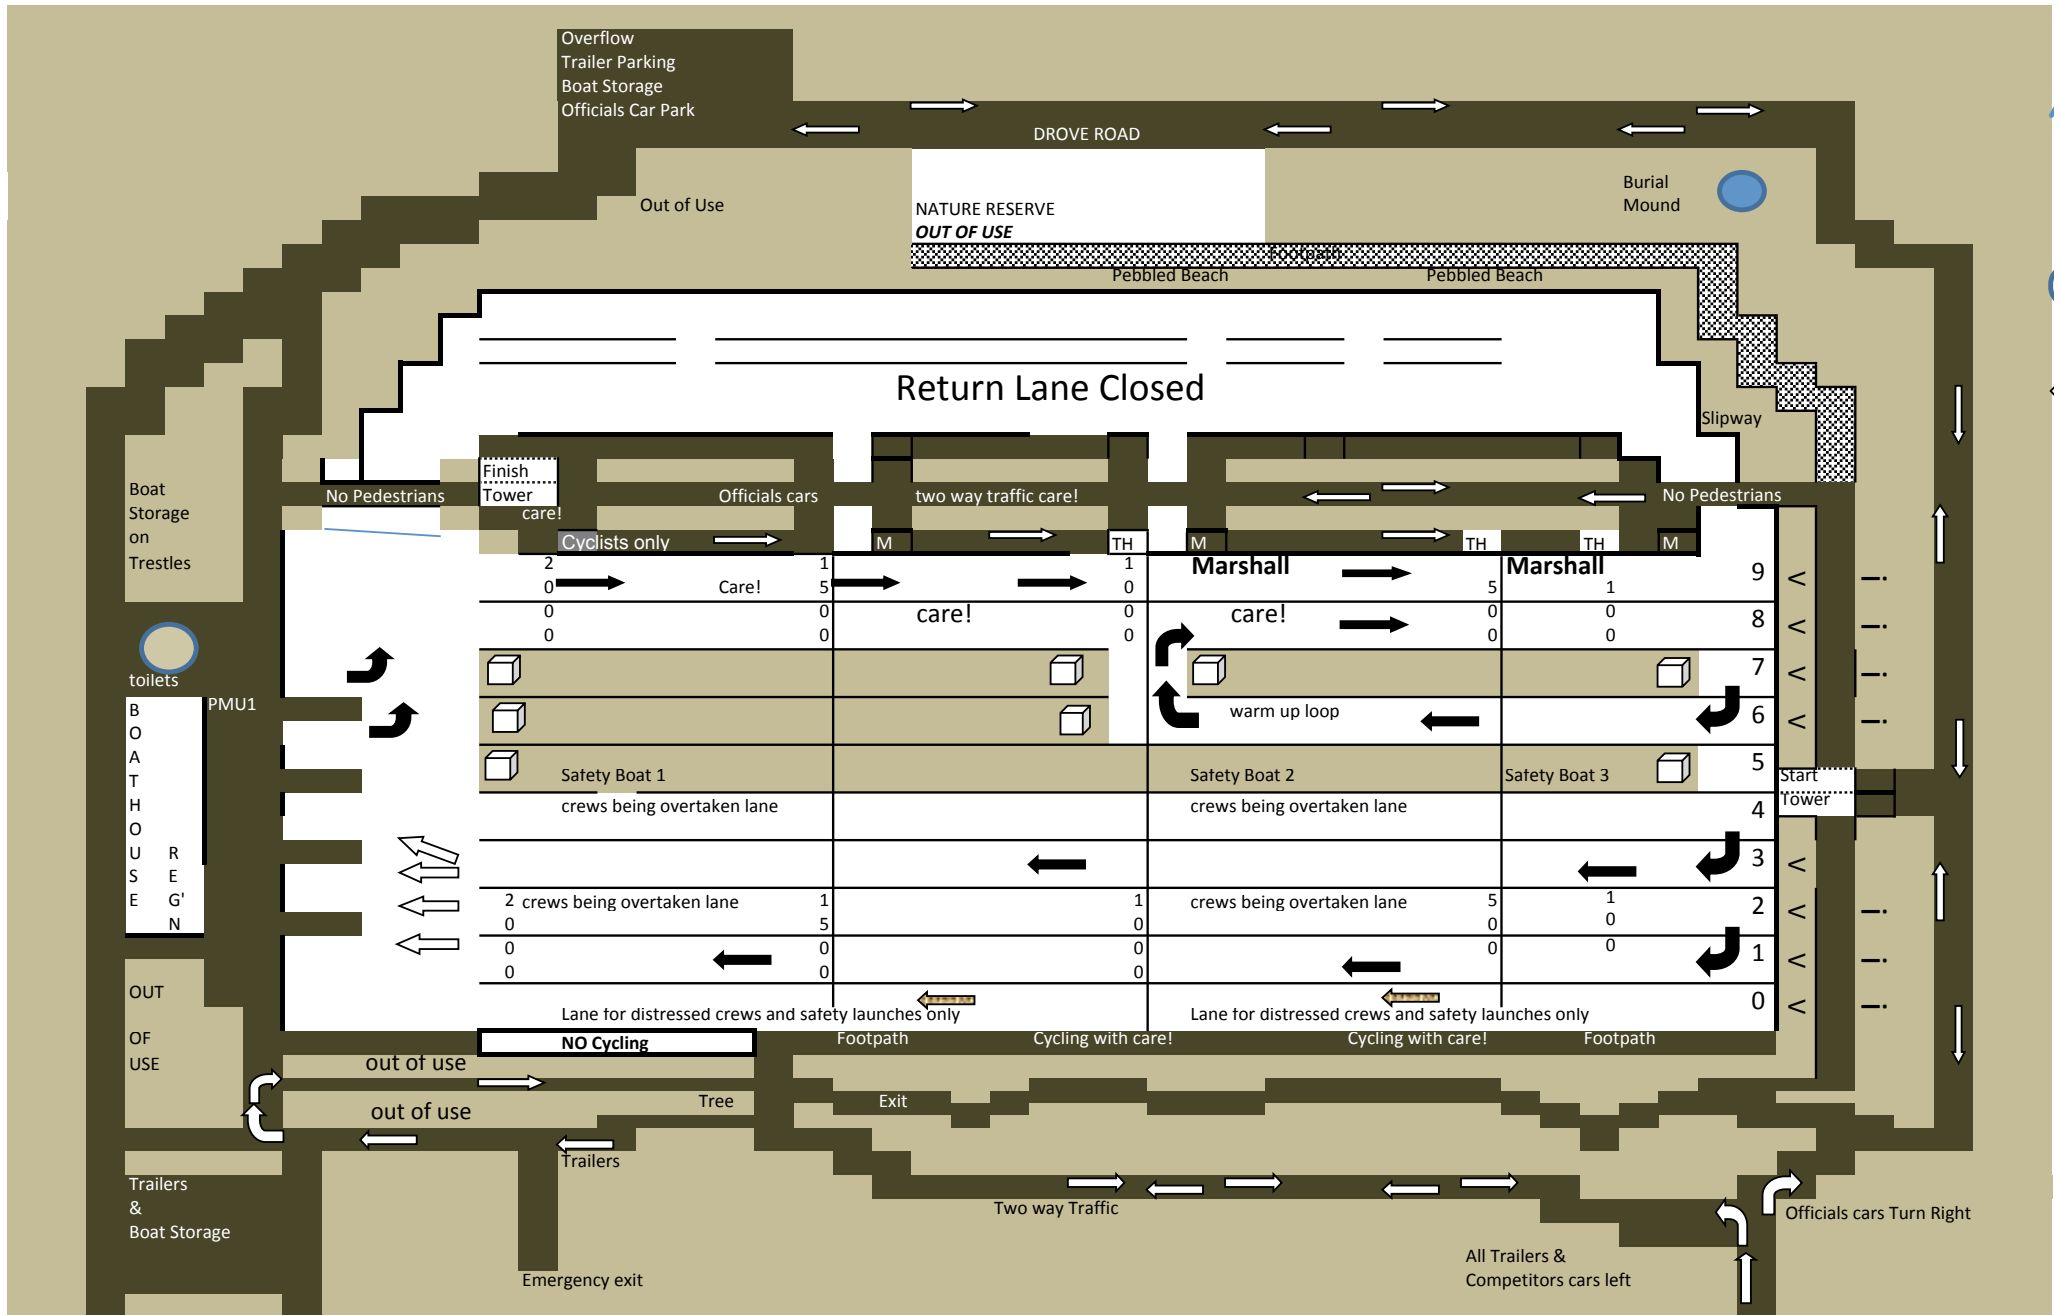

Thames Valley Trial Head 2014
Time Trials

14TVTHcircnv6

- Key:-
- Grass - | Many areas out of use due to weather.
 - Road - Please follow directions
 - PMU Paramedic Unit
 - M Marshal
 - Pre Race & Racing Crews