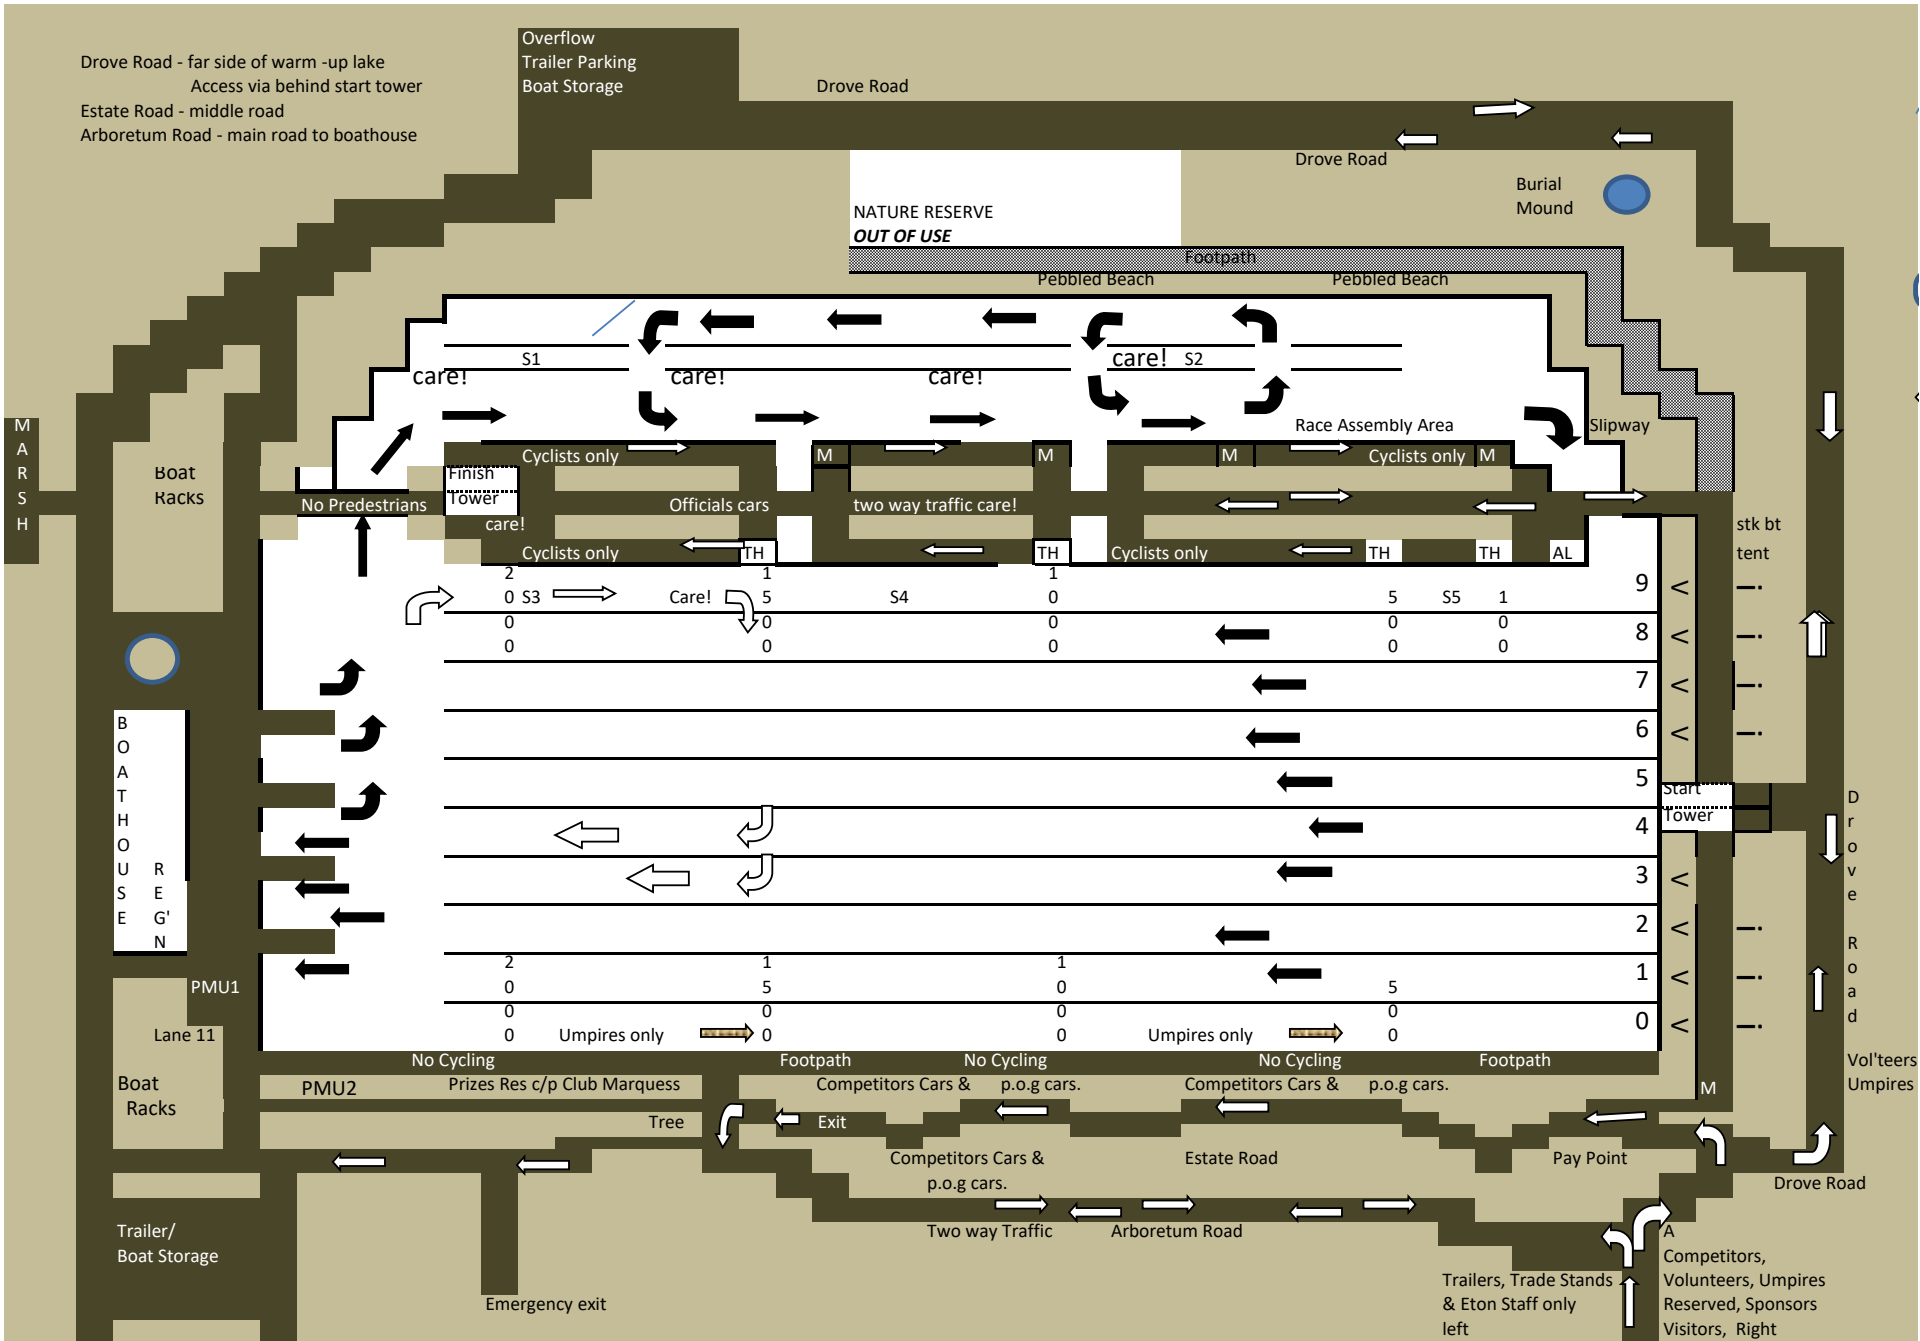

Marlow Regatta 2019 2K

18circ2k 22:02:19

- Key:-
- Grass
 - Road
 - M Marshal
 - S/M Safety Boat + Marshal afloat
 - PMU Paramedic Unit
 - Drove Road - far side of warm-up lake
 - Pre Race & Racing Crews
 - Estate Road - middle road
 - Post Race Crews
 - Arboretum Road - main road to boathouse