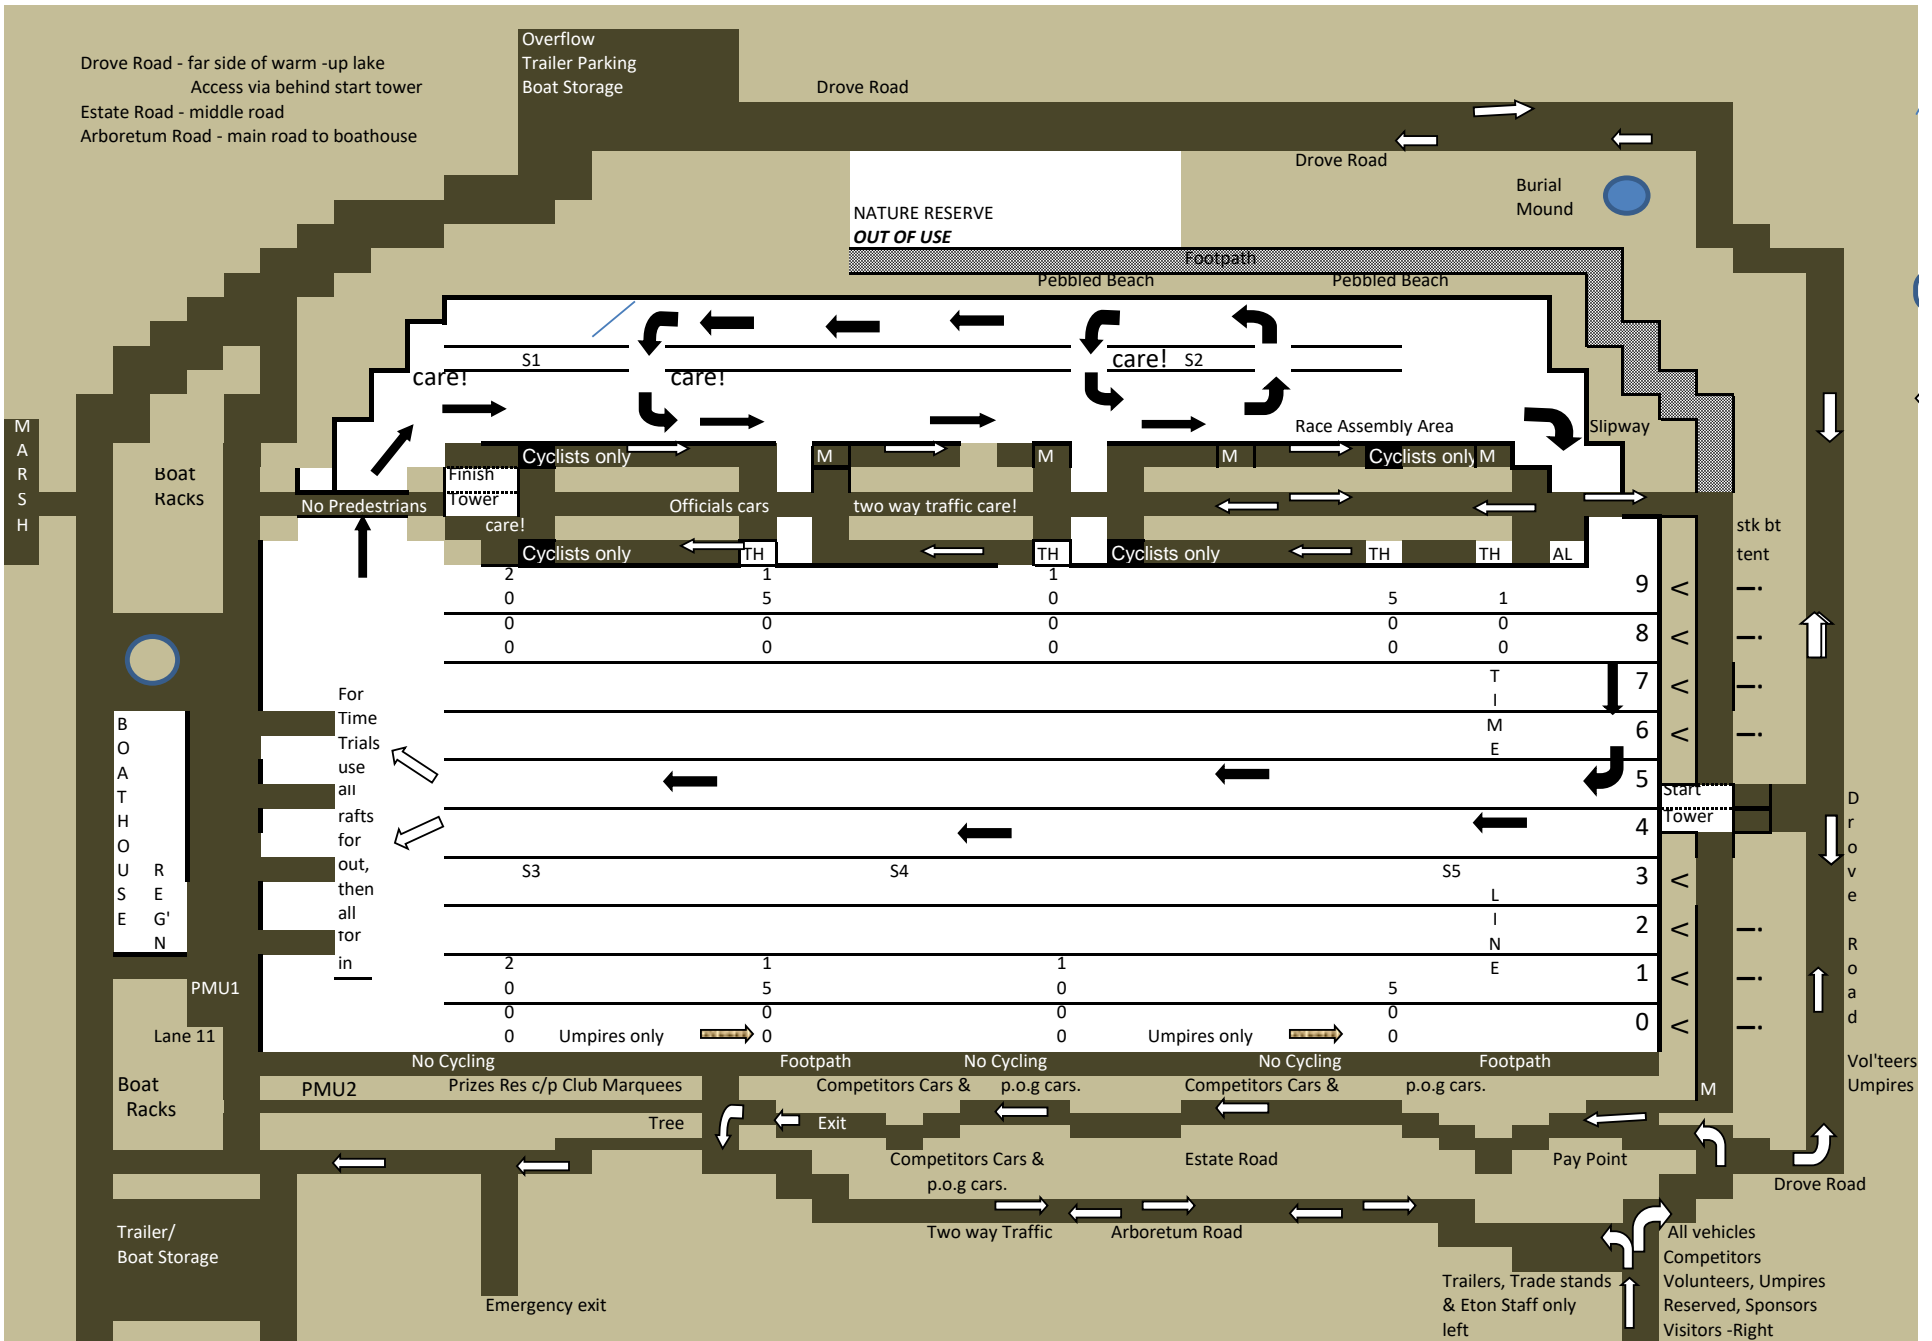

Marlow Regatta 2019 2K

Time Trials

19circ2kTTc22.2.19

- Key:-**
- Grass
 - Road
 - M Marshal
 - S/M Safety Boat + Marshal afloat
 - S Safety Boat
 - PMU Paramedic Unit
 - Pre Race & Racing Crews
 - Post Race Crews
 - Drove Road - far side of warm -up lake
 - Estate Road - middle road
 - Arboretum Road - main road to boathouse